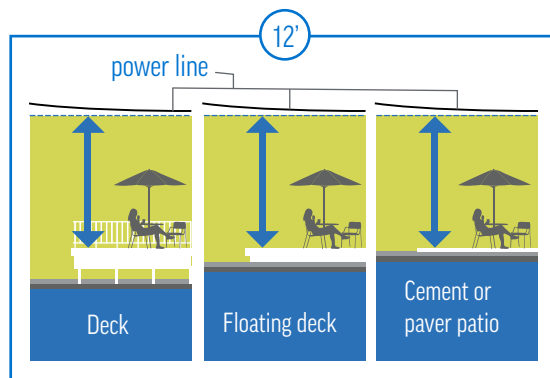

Power line restrictions

It is not recommended to have any power line above or within 25' of your pool. If you do, please contact DTE for options. 12' clearance is needed for decks and patios.

Want more information?

If you're building a new deck or patio, or thinking about installing a pool, don't forget to consider whether your electric service will require some modifications to accommodate your project.

MPSC regulations may require you to convert your existing overhead electric service to underground to provide adequate safety clearance.

This brochure will help you consider the type of electric service that is best suited to your project.

Converting Overhead to Underground Service

The process of converting your service from overhead to underground is similar to the process used for an underground installation. The difference is that your existing overhead service is removed, and a new cable is installed underground to serve your home. If you want overhead clearance for your new pool, deck or patio, you'll find underground service to be your ideal option.