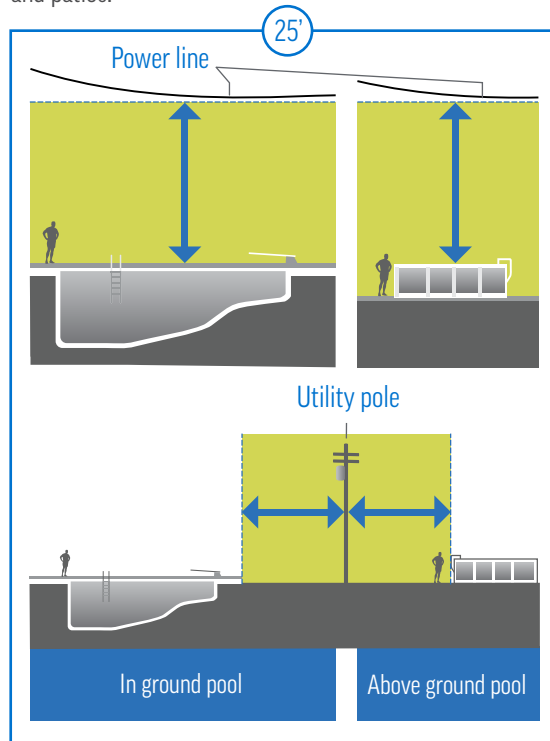

Power line restrictions

It is not recommended to have any power line above or within 25' of your pool. If you do, please contact DTE for options. 12' clearance is needed for decks and patios.

Want more information?

If you're building a new deck or patio, or thinking about installing a pool, don't forget to consider whether your electric service will require some modifications to accommodate your project.

MPSC regulations may require you to convert your existing overhead electric service to underground to provide adequate safety clearance.

This brochure will help you consider the type of electric service that is best suited to your project.

Converting Overhead to Underground Service

The process of converting your service from overhead to underground is similar to the process used for an underground installation. The difference is that your existing overhead service is removed, and a new cable is installed underground to serve your home. If you want overhead clearance for your new pool, deck or patio, you'll find underground service to be your ideal option.