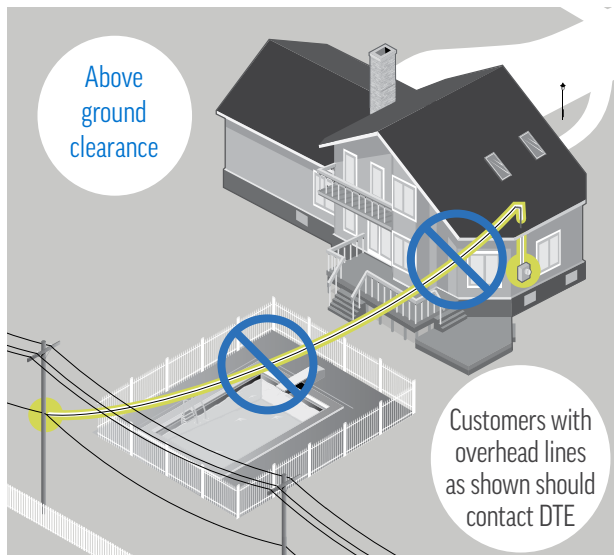

Power line restrictions

It is not recommended to have any power line above or within 25' of your pool. If you do, please contact DTE for options. 12' clearance is needed for decks and patios.

Want more information?

DTE

Installing a pool, patio or deck?

You may need to contact DTE Energy regarding your electric service

Your Guide For Converting Your Overhead Electric Service to Underground.

Don't forget about your electric service

If you're building a new deck or patio, or thinking about installing a pool, don't forget to consider whether your electric service will require some modifications to accommodate your project.

MPSC regulations may require you to convert your existing overhead electric service to underground to provide adequate safety clearance.

This brochure will help you consider the type of electric service that is best suited to your project.

Converting Overhead to Underground Service

The process of converting your service from overhead to underground is similar to the process used for an underground installation. The difference is that your existing overhead service is removed, and a new cable is installed underground to serve your home. If you want overhead clearance for your new pool, deck or patio, you'll find underground service to be your ideal option.