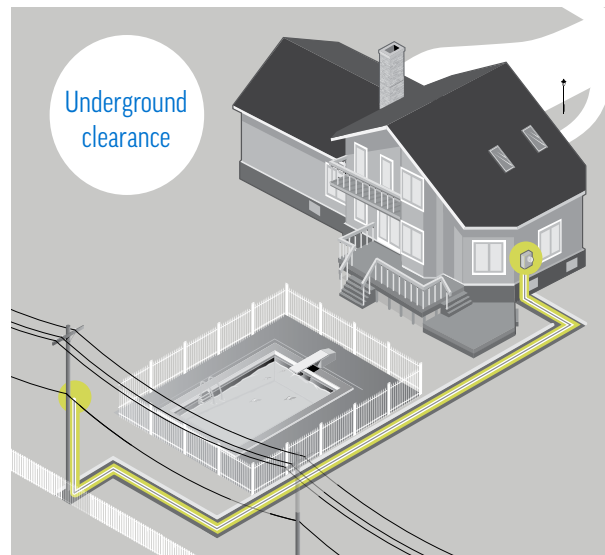

Power line restrictions

It is not recommended to have any power line above or within 25' of your pool. If you do, please contact DTE for options. 12' clearance is needed for decks and patios.

Want more information?

DTE

Installing a pool, patio or deck?

You may need to contact DTE Energy regarding your electric service

Your Guide For Converting Your Overhead Electric Service to Underground.

Don't forget about your electric service

If you're building a new deck or patio, or thinking about installing a pool, don't forget to consider whether your electric service will require some modifications to accommodate your project.

MPSC regulations may require you to convert your existing overhead electric service to underground to provide adequate safety clearance.

This brochure will help you consider the type of electric service that is best suited to your project.

Converting Overhead to Underground Service

The process of converting your service from overhead to underground is similar to the process used for an underground installation. The difference is that your existing overhead service is removed, and a new cable is installed underground to serve your home. If you want overhead clearance for your new pool, deck or patio, you'll find underground service to be your ideal option.