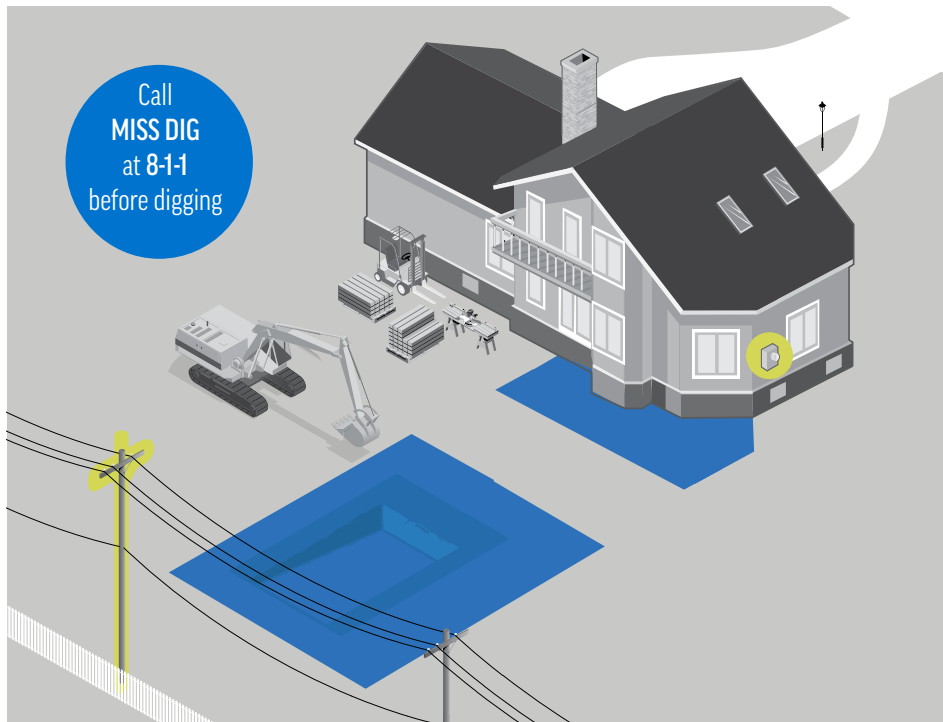

For more clearance information, please visit our overhead guide [here](#).

How to order

It's easy to start the process to convert your existing overhead service to underground. Just call DTE's **New Electric Service Group (NESG)** at 1.800.388.0178 or visit dteenergy.com.

DTE

Installing a pool, patio or deck?

You may need to contact DTE Energy regarding your electric service

Your Guide For Converting Your Overhead Electric Service to Underground.

Don't forget about your electric service

If you're building a new deck or patio, or thinking about installing a pool, don't forget to consider whether your electric service will require some modifications to accommodate your project.

MPSC regulations may require you to convert your existing overhead electric service to underground to provide adequate safety clearance.

This brochure will help you consider the type of electric service that is best suited to your project.

Converting Overhead to Underground Service

The process of converting your service from overhead to underground is similar to the process used for an underground installation. The difference is that your existing overhead service is removed, and a new cable is installed underground to serve your home. If you want overhead clearance for your new pool, deck or patio, you'll find underground service to be your ideal option.